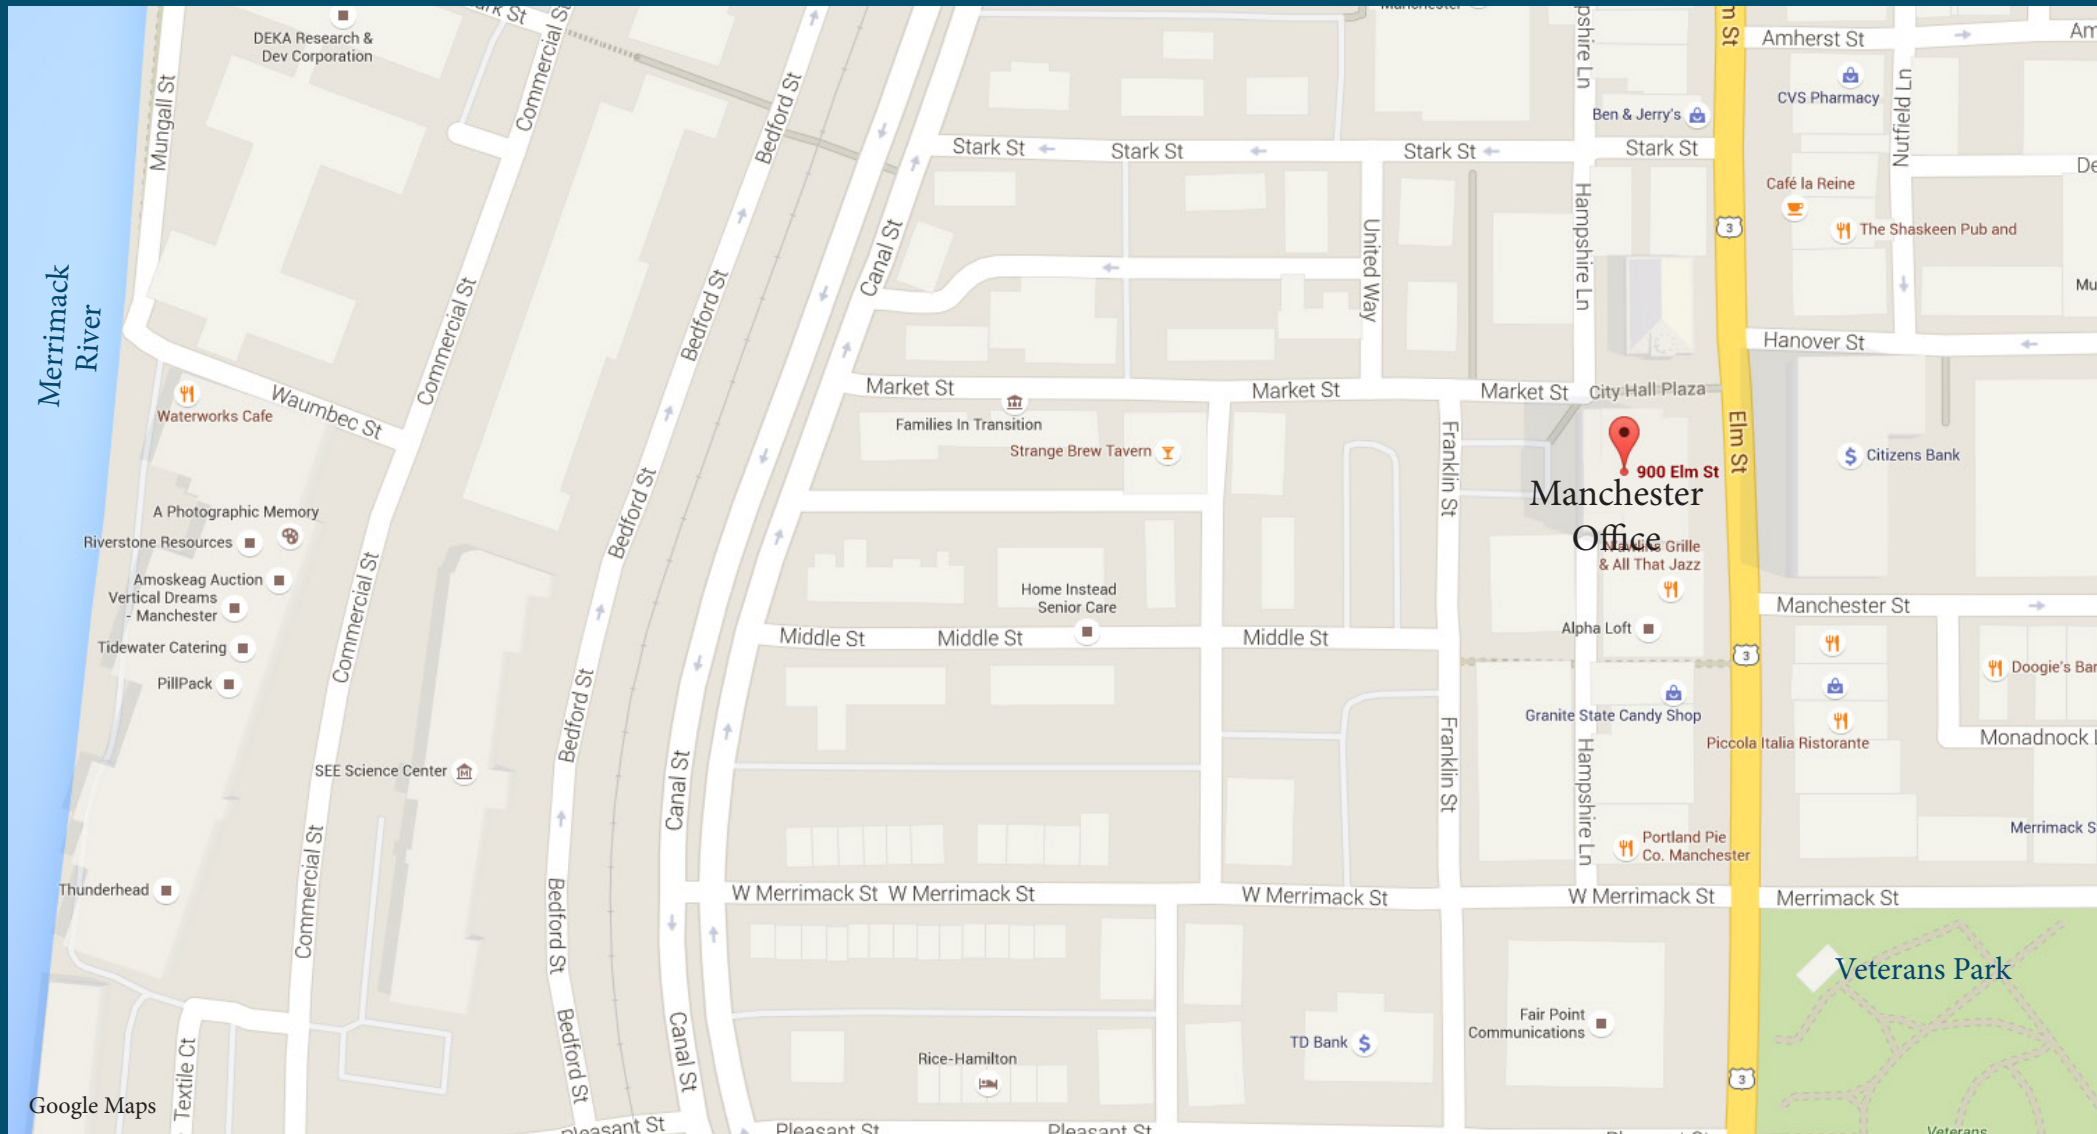

MCLANE MIDDLETON

McLane.com

Manchester Office

City Hall Plaza
900 Elm Street, 10th Floor
Manchester, NH 03101
(603) 625-6464

Manchester

900 Elm Street
Manchester, NH 03101
(603) 625-6464

Woburn

300 TradeCenter
Woburn, MA 01801
(781) 904-2700

Concord

11 S. Main Street
Concord, NH 03301
(603) 226-0400

Portsmouth

1 New Hampshire Avenue
Portsmouth, NH 03801
(603) 436-2818

Boston

45 School Street
Boston, MA 02108
(617) 523-7935