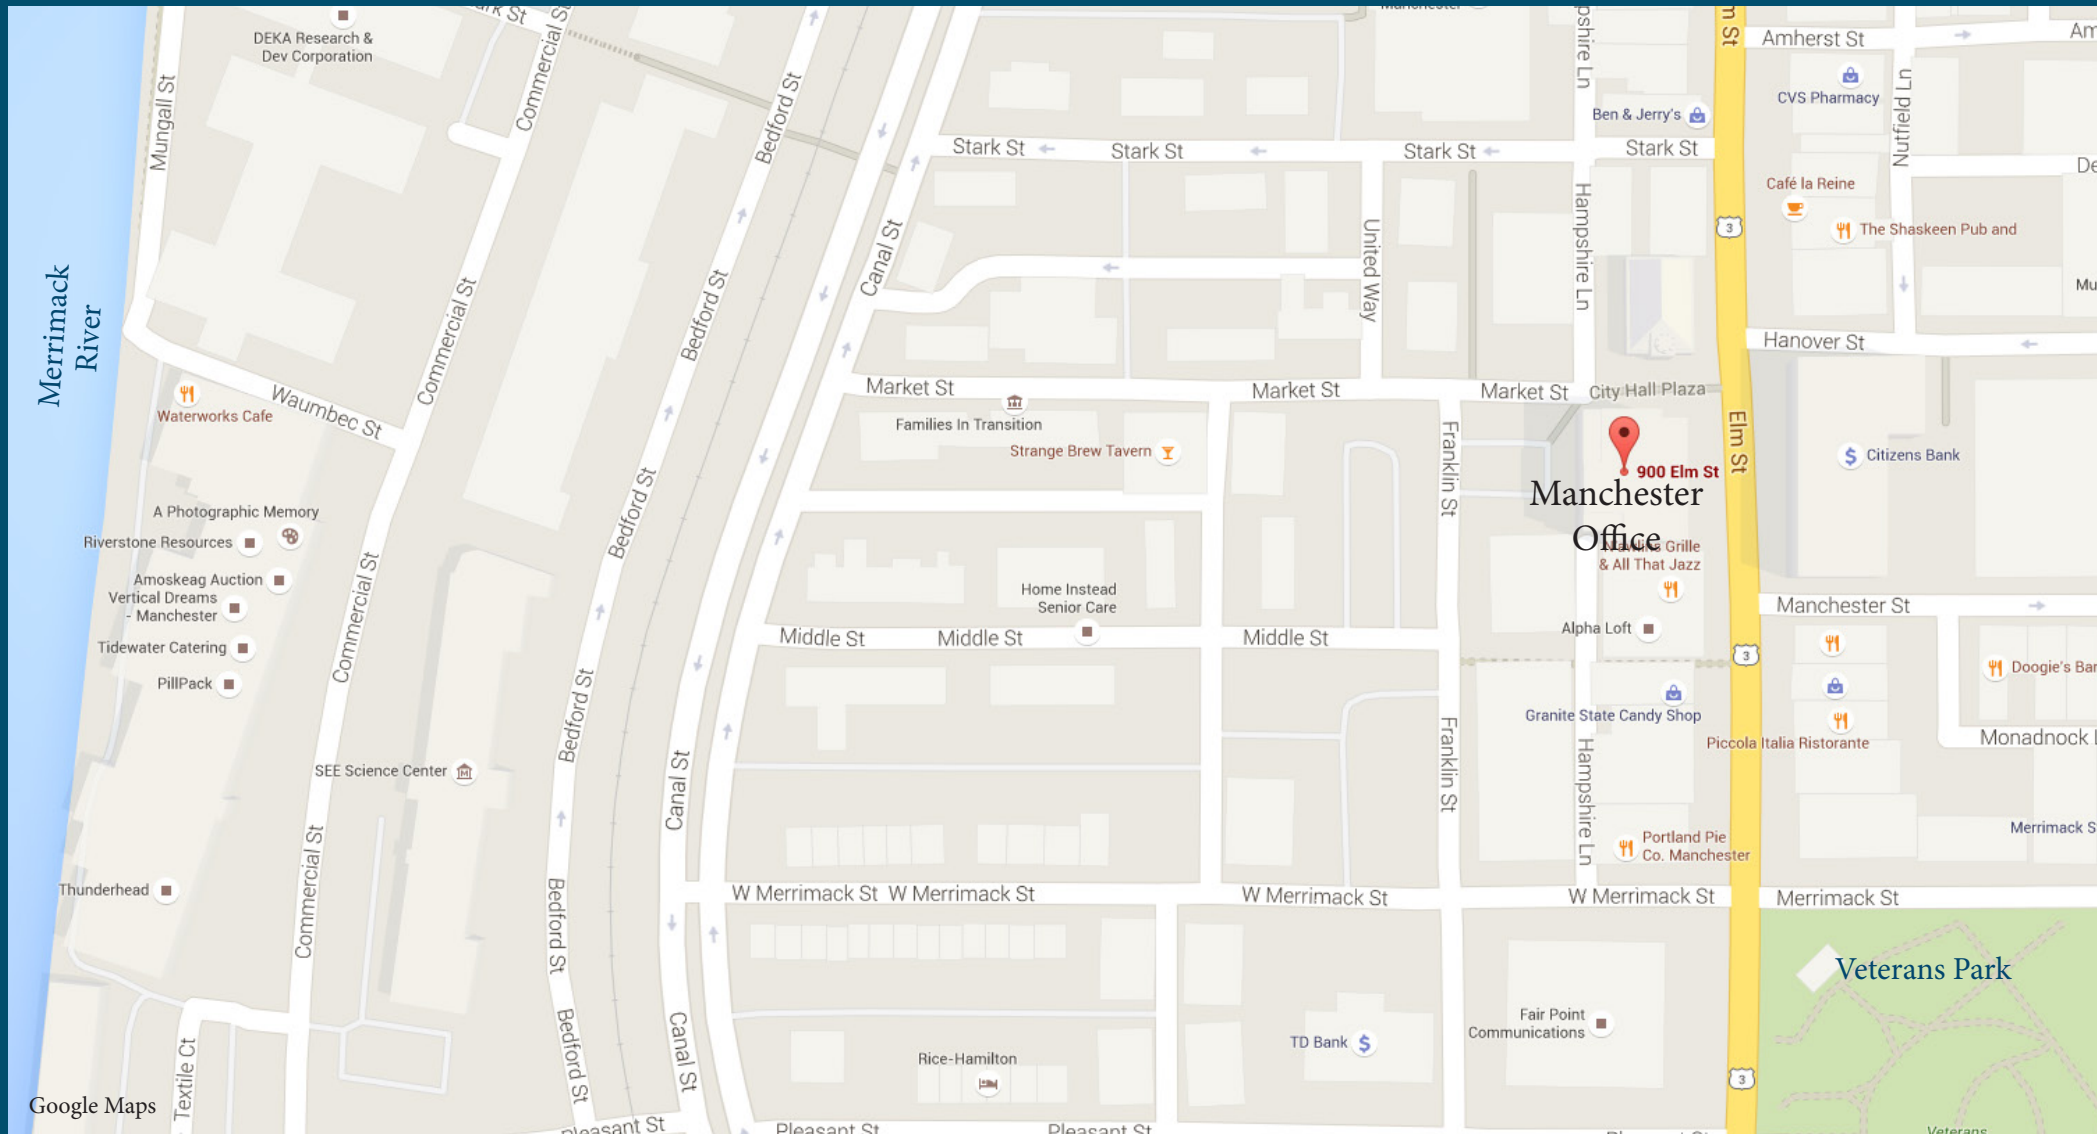

MCLANE MIDDLETON

McLane.com

Manchester Office

City Hall Plaza
900 Elm Street, 10th Floor
Manchester, NH 03101
(603) 625-6464

Manchester
900 Elm Street
Manchester, NH 03101
(603) 625-6464

Woburn
300 TradeCenter
Woburn, MA 01801
(781) 904-2700

Concord
11 S. Main Street
Concord, NH 03301
(603) 226-0400

Portsmouth
100 Arboretum Drive
Newington, NH 03801
(603) 436-2818

Boston
45 School Street
Boston, MA 02108
(617) 523-7935