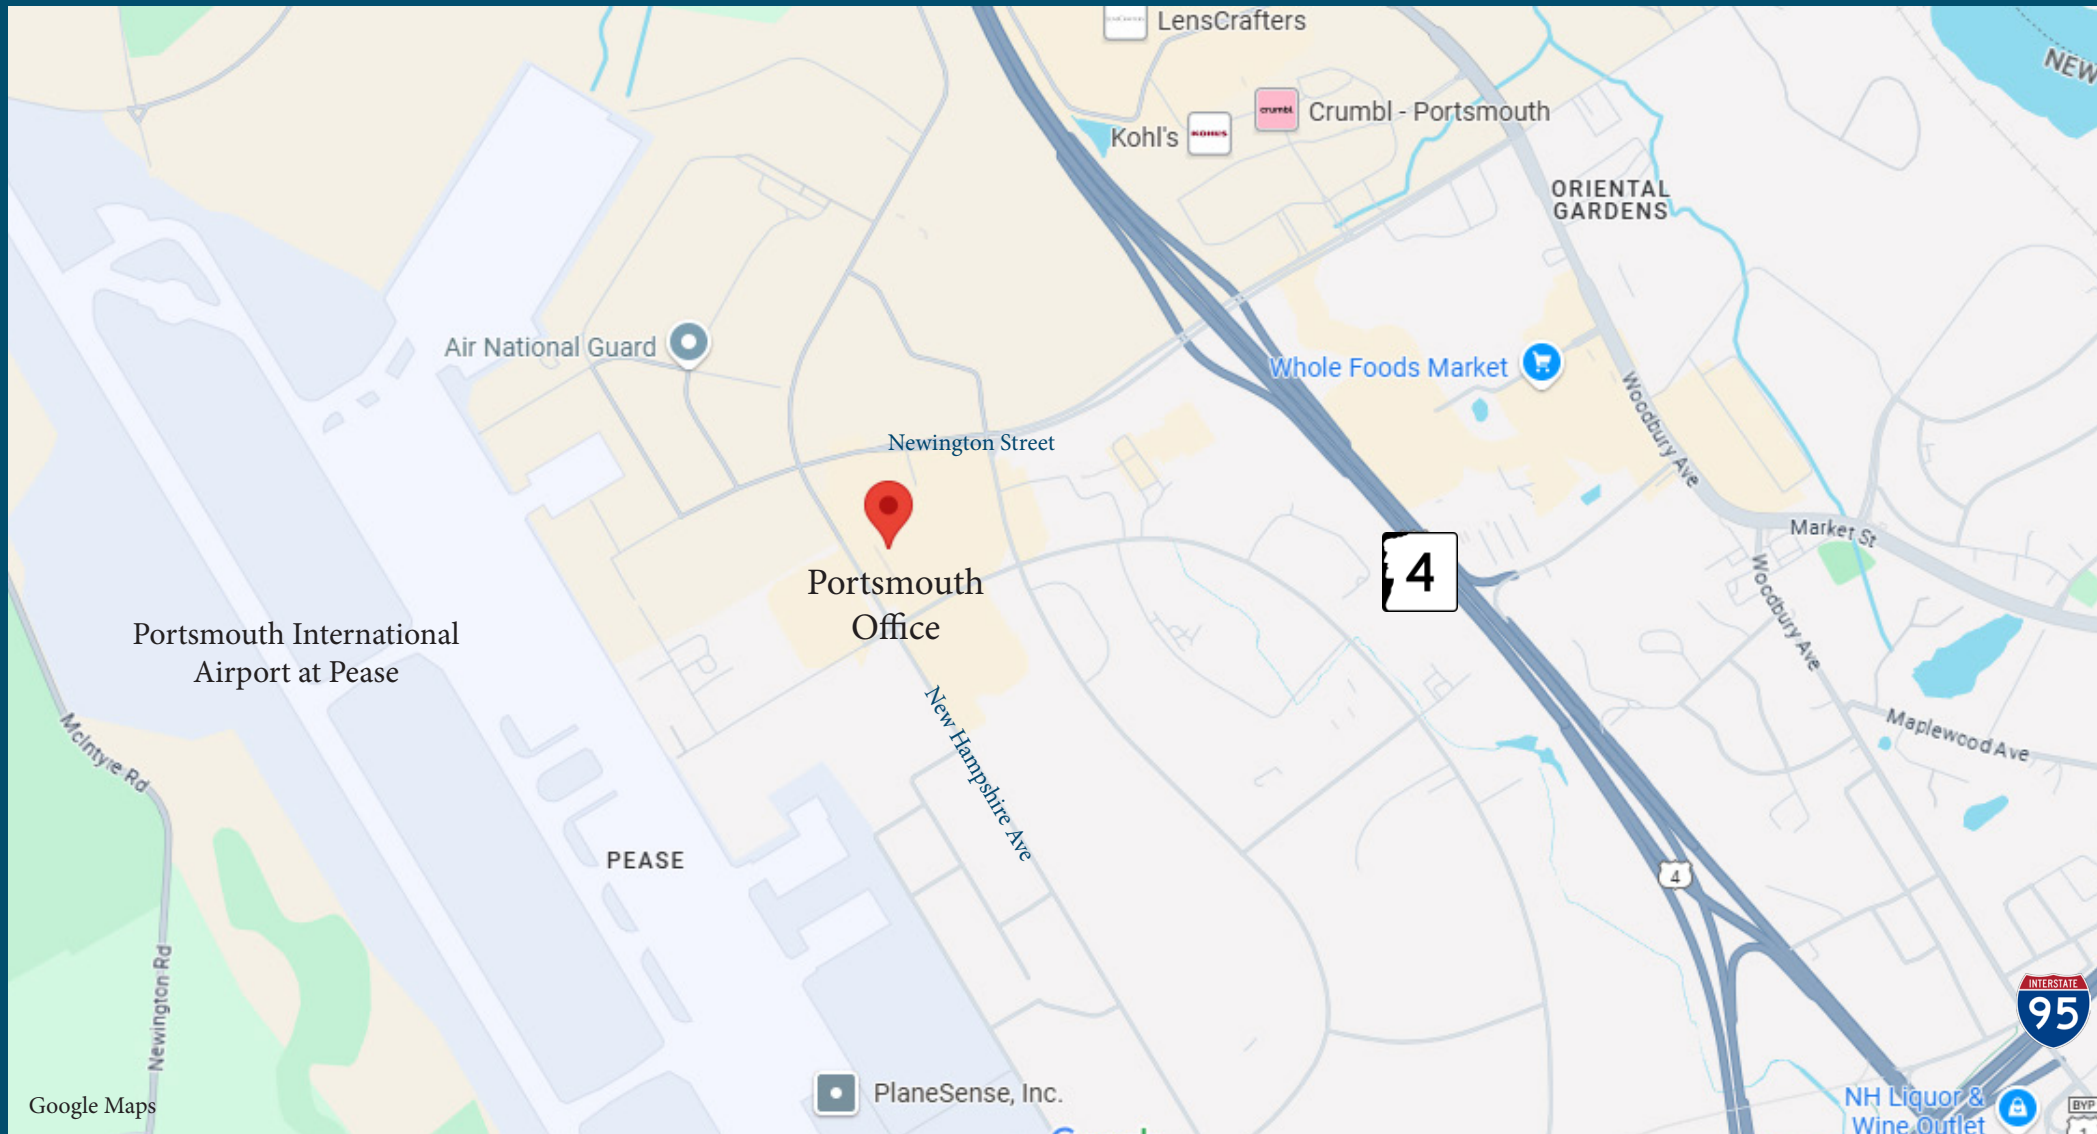

MCLANE MIDDLETON

McLane.com

Portsmouth Office

1 New Hampshire Avenue
Suite 200
Portsmouth, NH 03801
(603) 436-2818

Manchester

900 Elm Street
Manchester, NH 03101
(603) 625-6464

Woburn

300 TradeCenter
Woburn, MA 01801
(781) 904-2700

Concord

11 S. Main Street
Concord, NH 03301
(603) 226-0400

Portsmouth

1 New Hampshire Avenue
Portsmouth, NH 03801
(603) 436-2818

Boston

45 School Street
Boston, MA 02108
(617) 523-7935