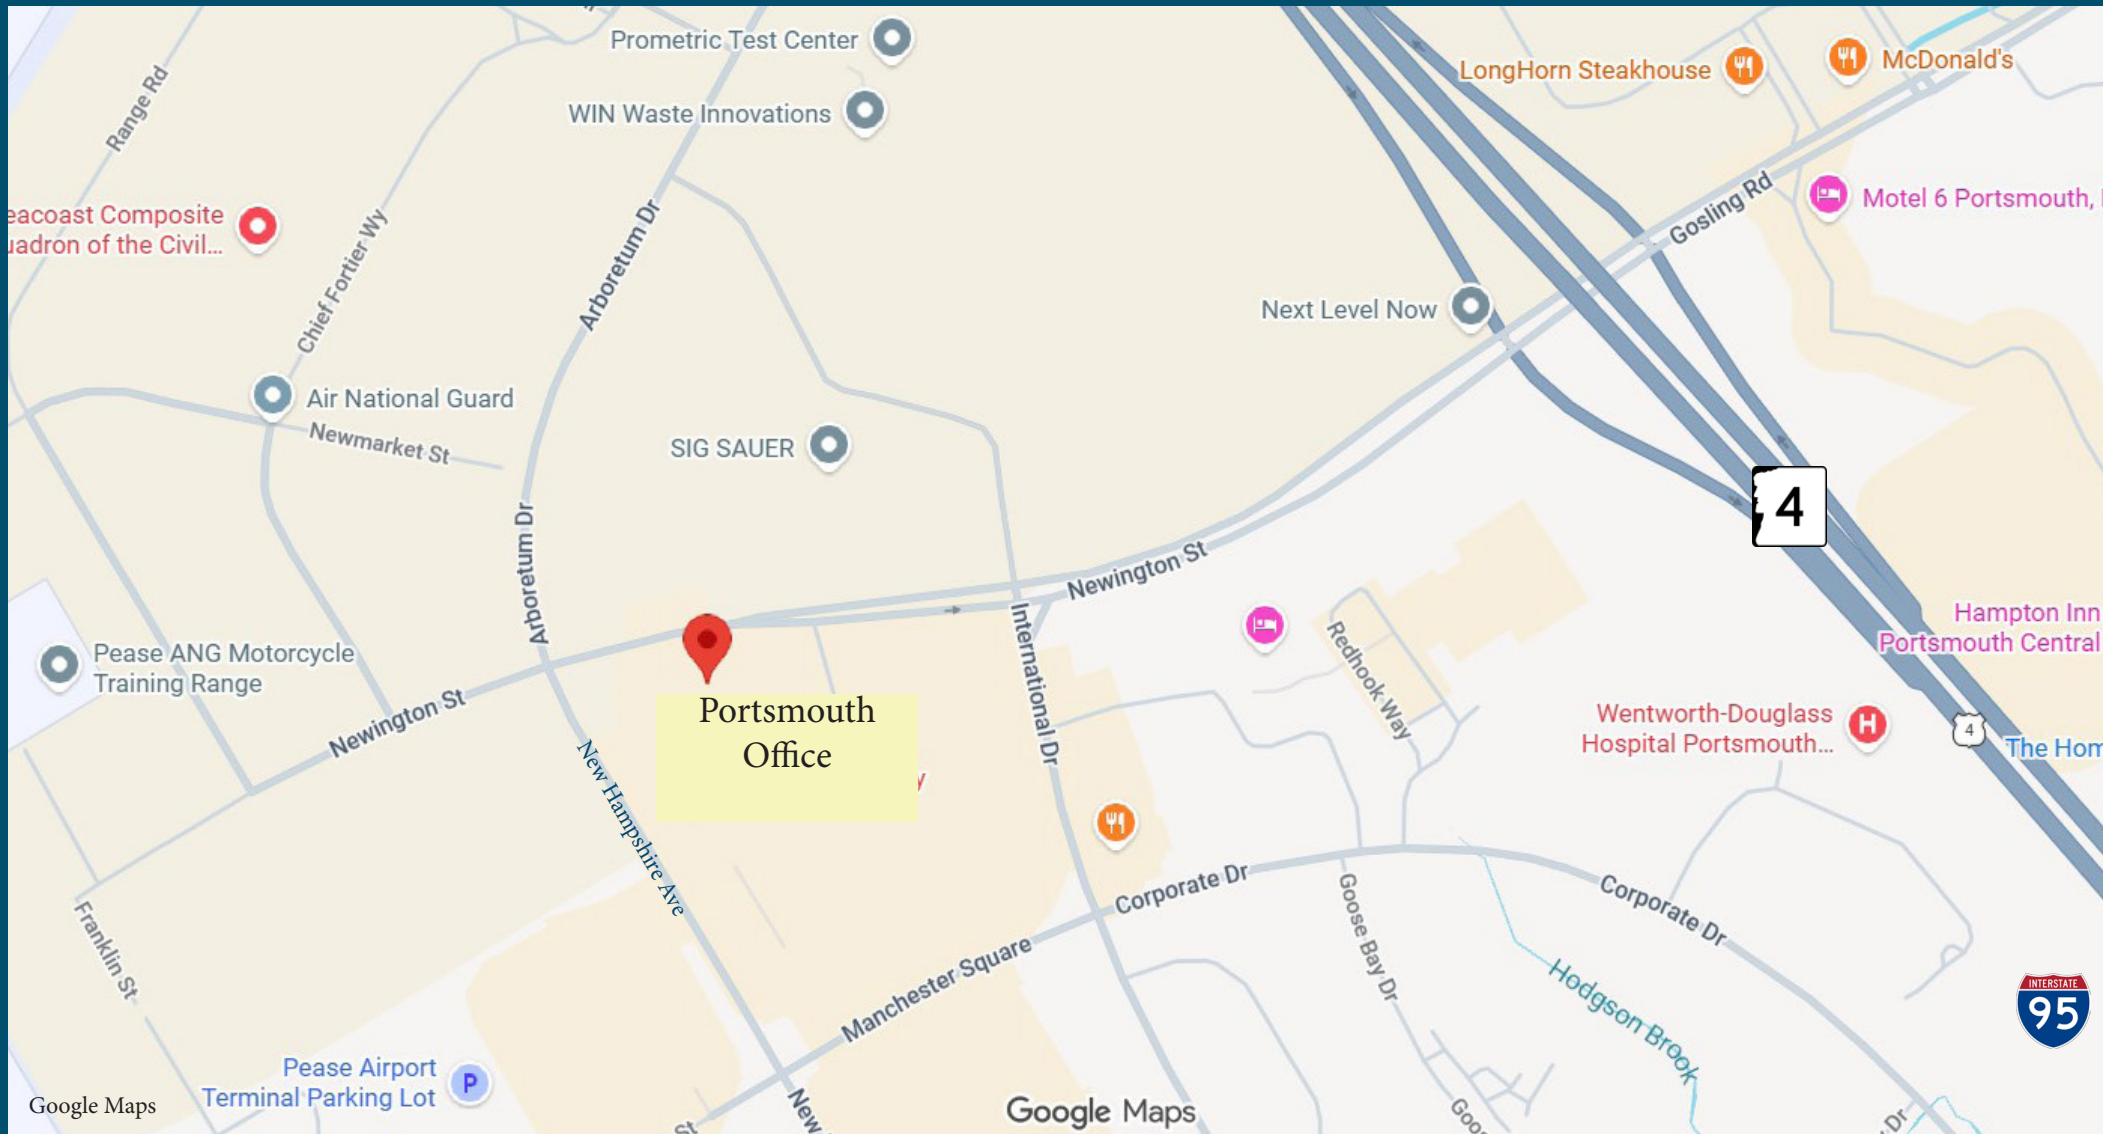

MCLANE MIDDLETON

McLane.com

Portsmouth Office

1 New Hampshire Avenue
Suite 200
Portsmouth, NH 03801
(603) 436-2818

Manchester

900 Elm Street
Manchester, NH 03101
(603) 625-6464

Woburn

300 TradeCenter
Woburn, MA 01801
(781) 904-2700

Concord

11 S. Main Street
Concord, NH 03301
(603) 226-0400

Portsmouth

1 New Hampshire Avenue
Portsmouth, NH 03801
(603) 436-2818

Boston

45 School Street
Boston, MA 02108
(617) 523-7935