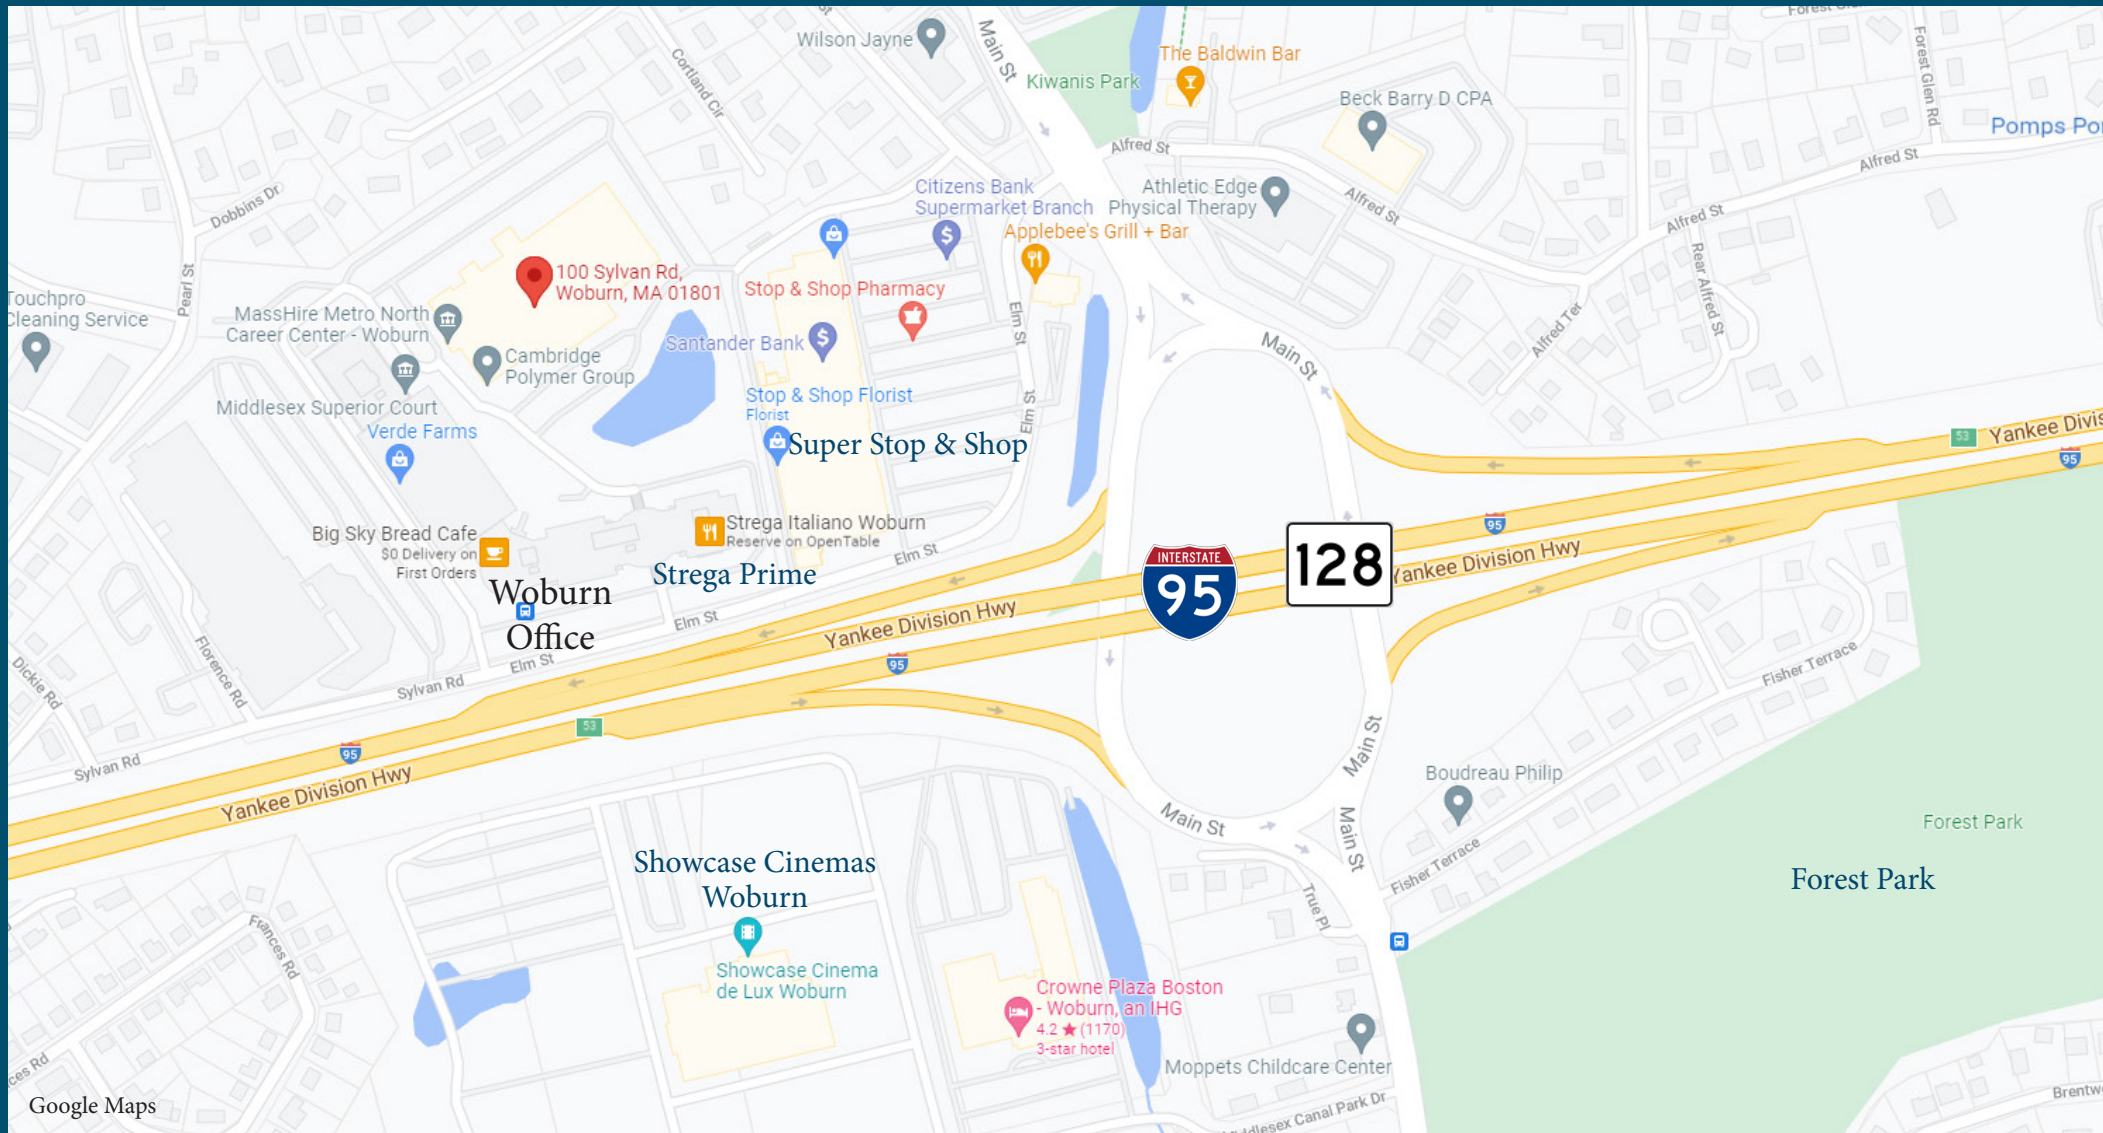

MCLANE MIDDLETON

McLane.com

Woburn Office

300 TradeCenter, Suite 7000
(for GPS purposes, use 100 Sylvan Rd.)
Woburn, MA 01801
(781) 904-2700

Google Maps

Manchester
900 Elm Street
Manchester, NH 03101
(603) 625-6464

Woburn
300 TradeCenter
Woburn, MA 01801
(781) 904-2700

Concord
11 S. Main Street
Concord, NH 03301
(603) 226-0400

Portsmouth
100 Arboretum Drive
Newington, NH 03801
(603) 436-2818

Boston
45 School Street
Boston, MA 02108
(617) 523-7935